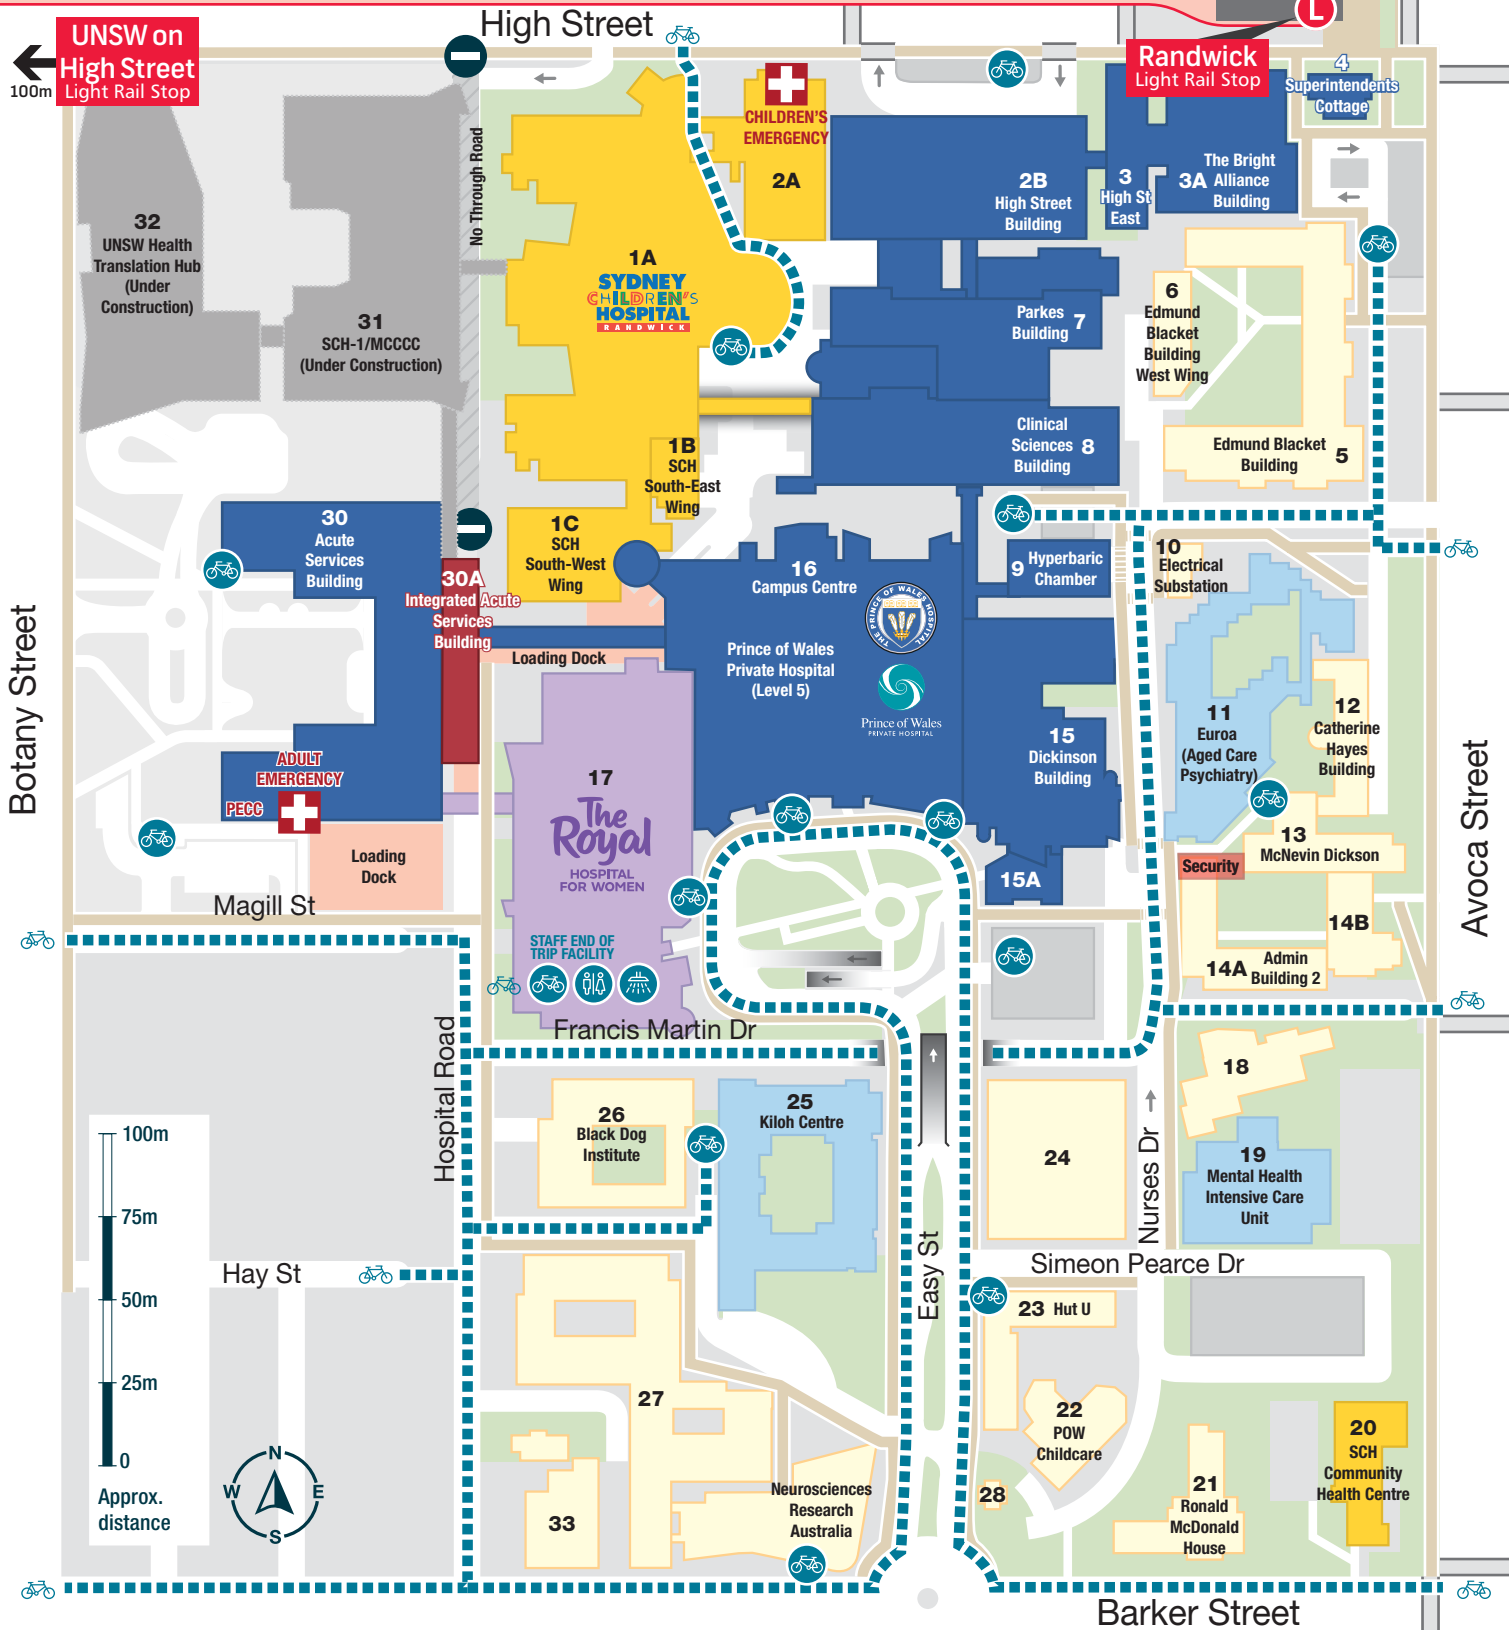

RANDWICK HOSPITALS CAMPUS CYCLE FACILITIES

Health
South Eastern Sydney
Local Health District

Legend:

- Bike racks
- Toilets
- No safe access
- One way access
- Bike access
- Showers
- Light rail