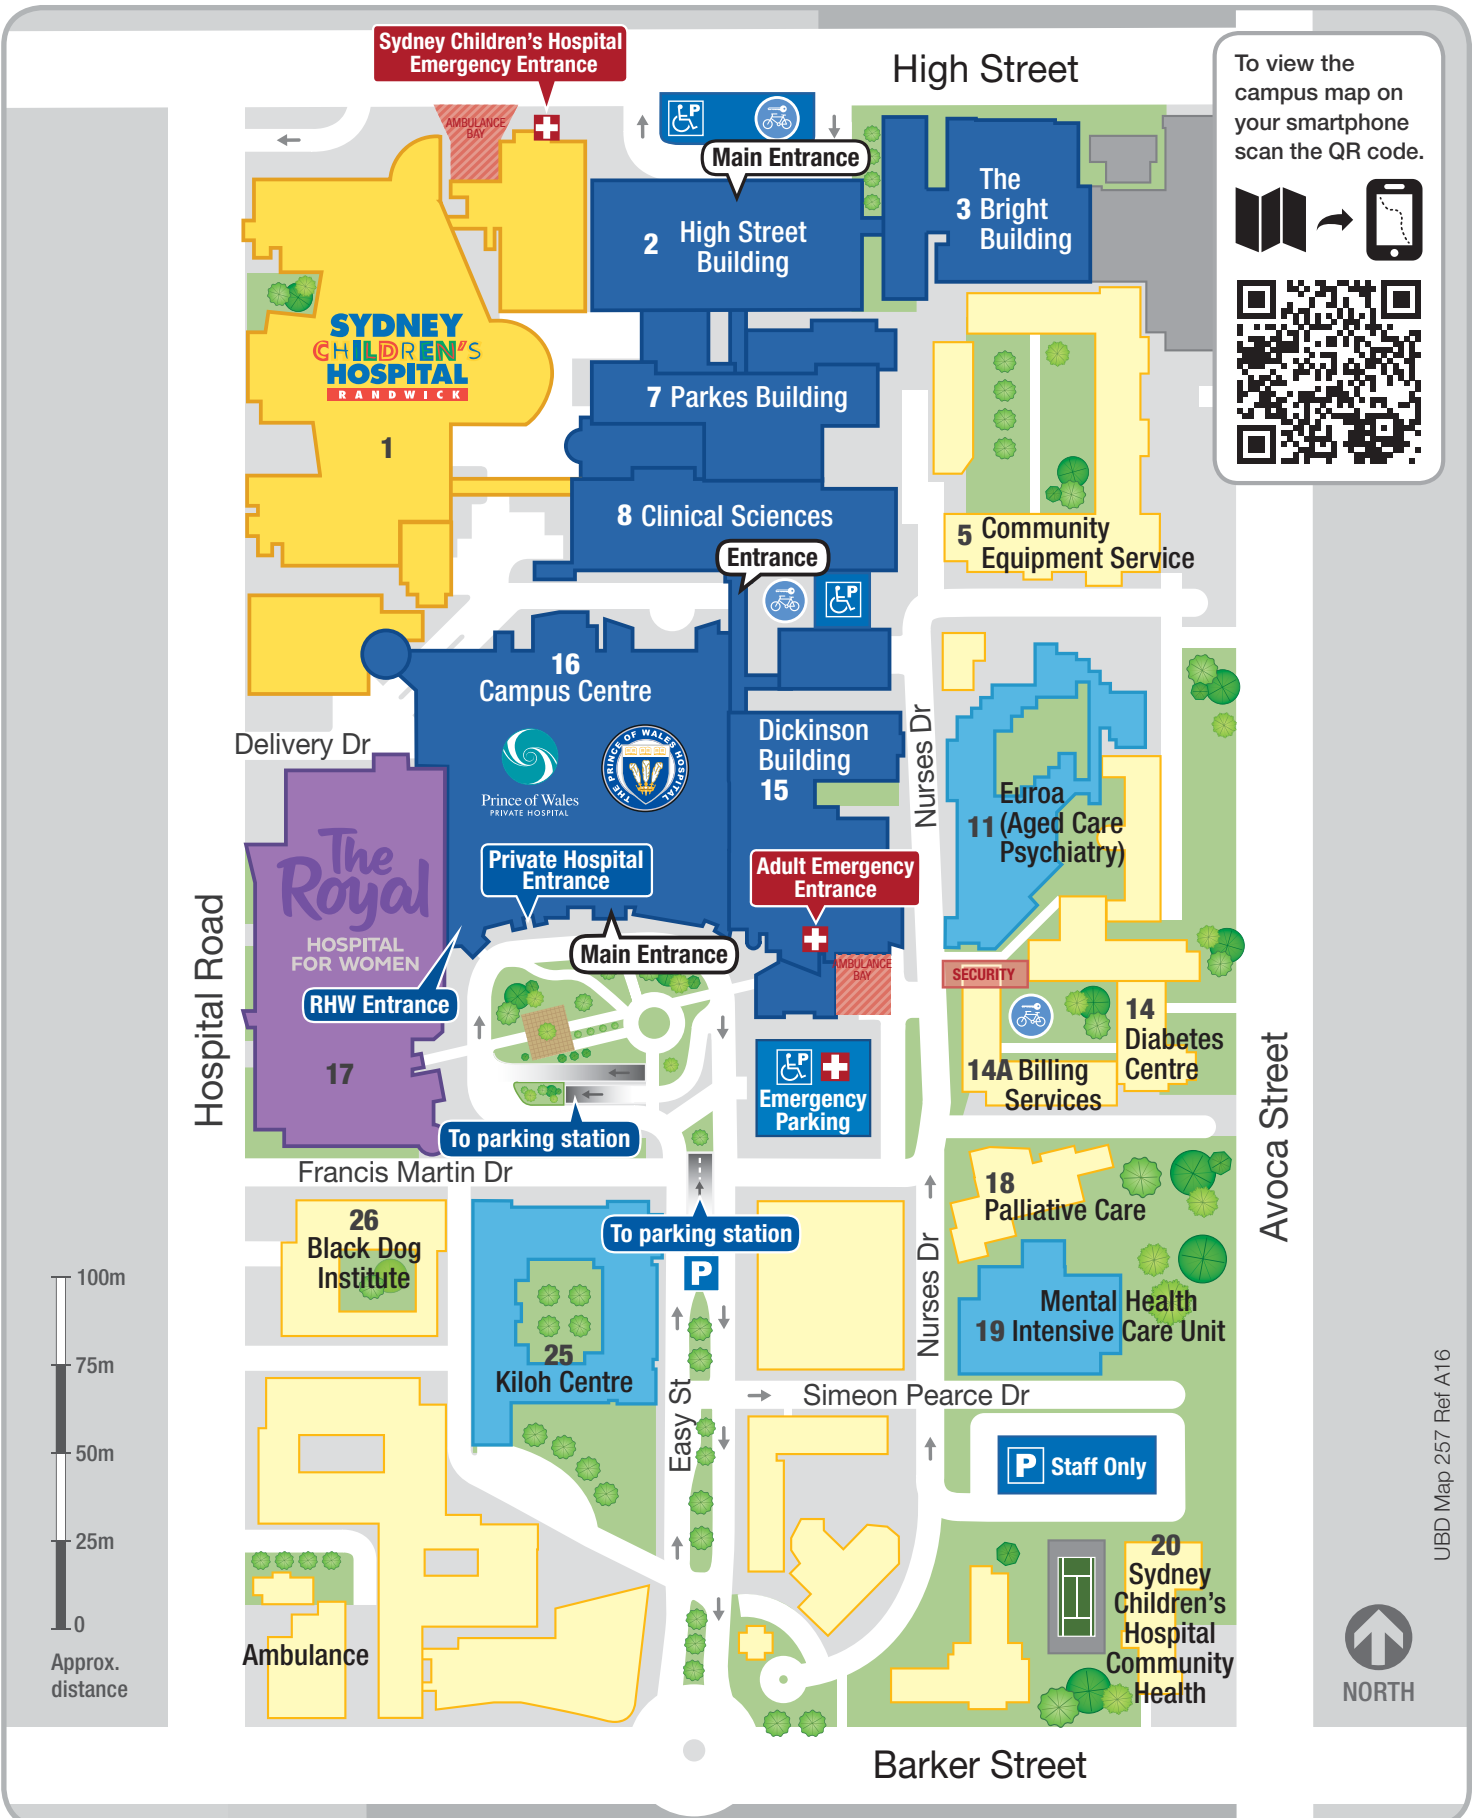

# Randwick Hospitals campus map

## Campus Directory

Sydney Children's Hospital (Includes Children's Emergency)	1	Prince of Wales Community Equipment Service - <i>to pick up/drop off loans of equipment for home care</i>	5	Diabetes Centre	14	Royal Hospital for Women	17
High Street Building	2	Parkes Building	7	Billing Services	14A	Palliative Care	18
The Bright Building (Includes cancer services and radiation oncology)	3	Clinical Sciences Building	8	Dickinson Building (includes Adult Emergency)	15	Mental Health Intensive Care Unit	19
		Euroa (Aged Care Psychiatry)	11	Campus Centre (includes Private Hospital)	16	Sydney Children's Hospital Community Health	20
						Kiloh Centre (Mental Health Unit)	25
						Black Dog Institute	26

To view the campus map on your smartphone scan the QR code.