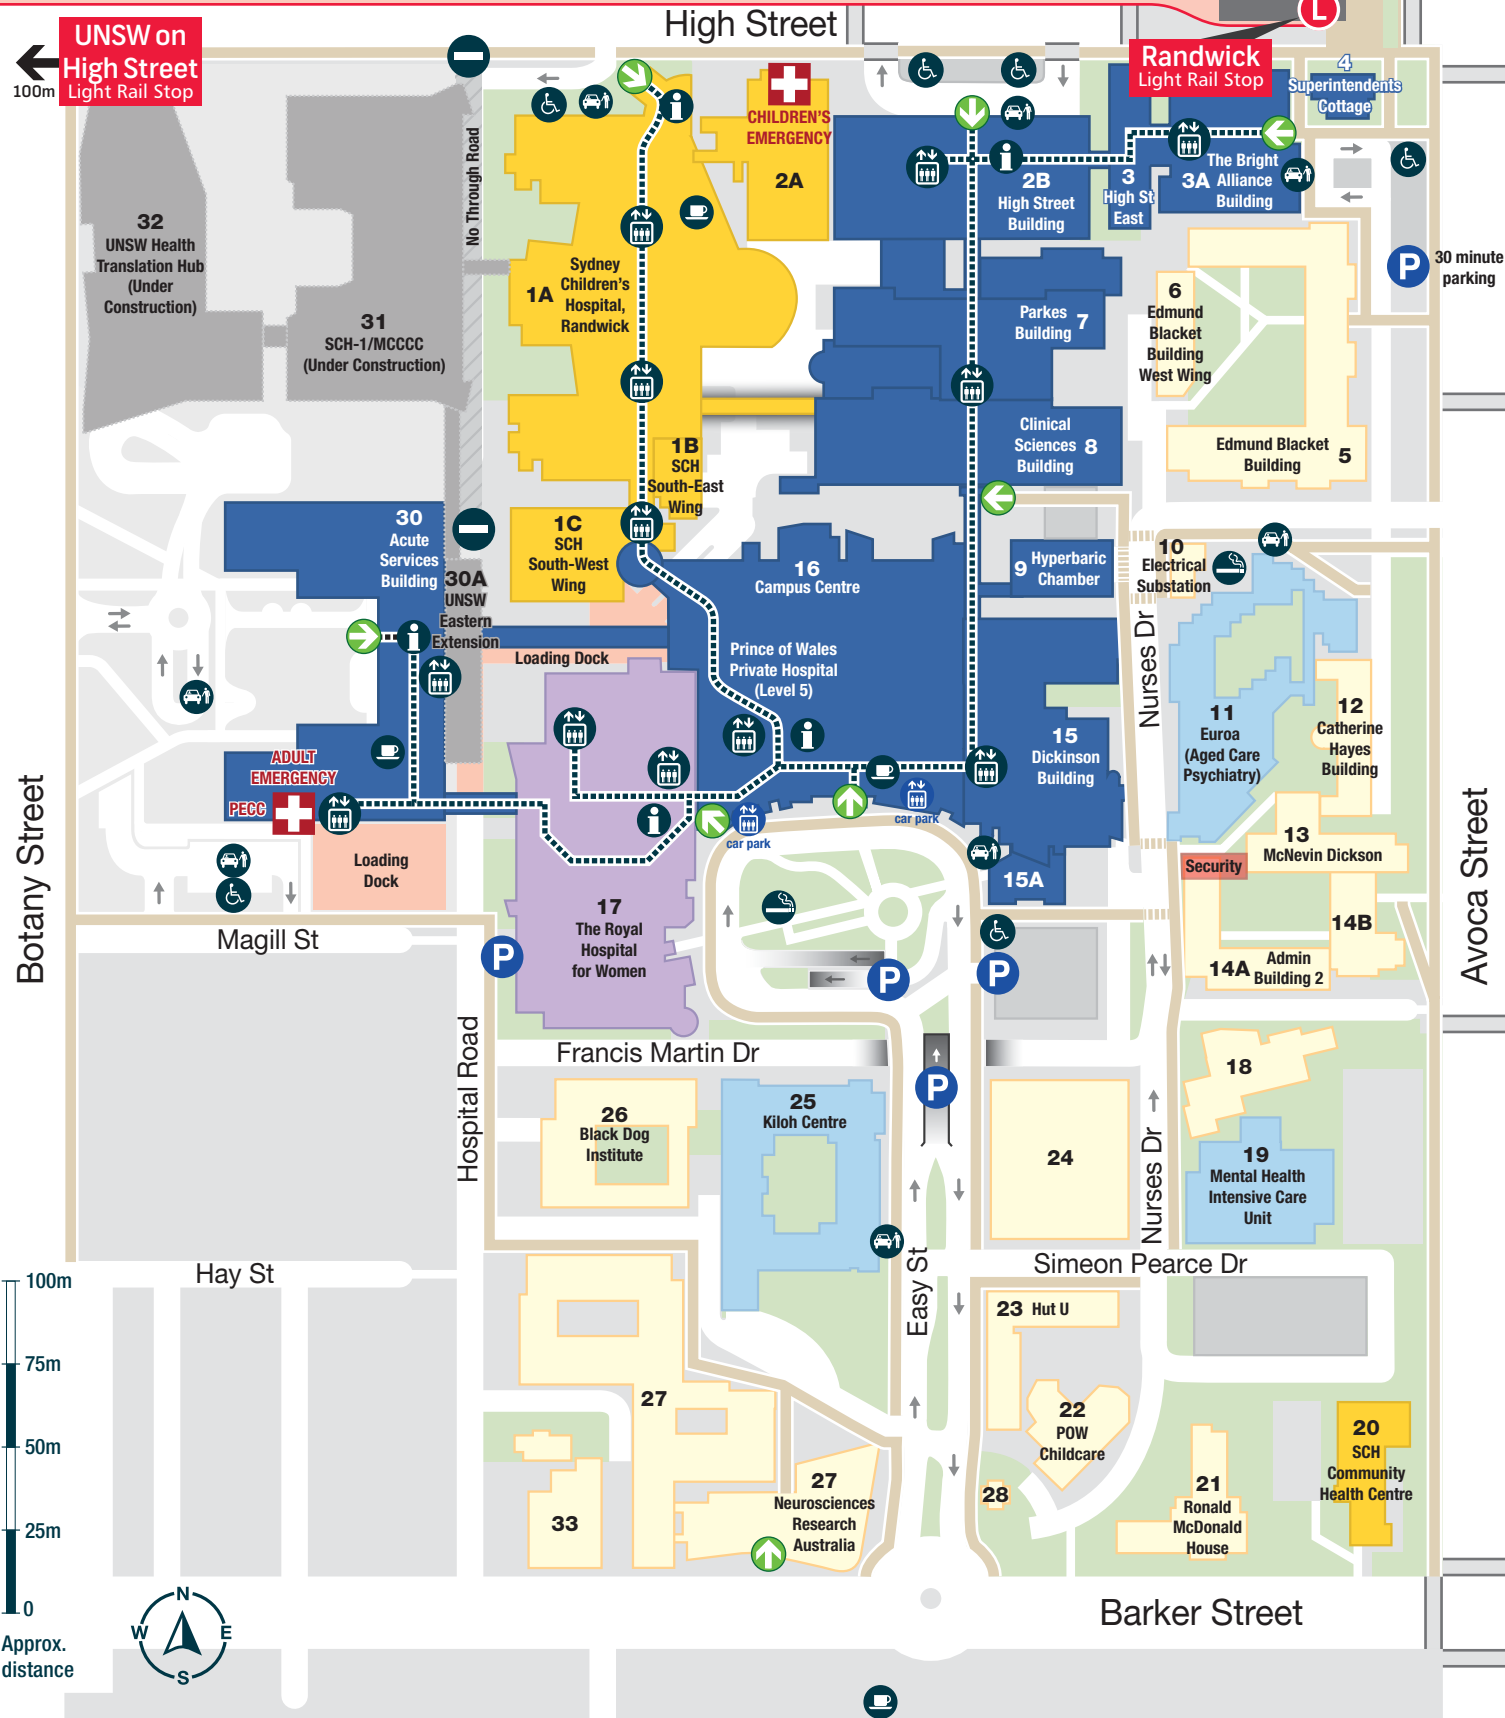

# RANDWICK HOSPITALS CAMPUS MAP

Health  
South Eastern Sydney  
Local Health District

## Legend:

- Light rail line/stop
- Signalised crossing
- Main entrance
- Elevator
- Info desk
- Drop off / pick up
- One way access
- Footpath
- Key thoroughfare
- To visitor car park
- Café
- Disability parking
- Smoking only permitted here